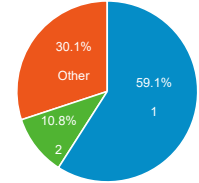

All Users
100.00% Sessions

Total Visits

63,864
% of Total: 100.00% (63,864)

Pageviews

128,398
% of Total: 100.00% (128,398)

Unique Pageviews

102,623
% of Total: 100.00% (102,623)

Unique Visitors

62.67%
Avg for View: 62.67% (0.00%)

New vs. Returned Visitors

■ New Visitor ■ Returning Visitor

Avg. Visits per Visitor

■ 1 ■ 2 ■ Other

Total Pageviews

Page Title	Pageviews	Bounce Rate
ICS-CERT	13,391	48.46%
ICS-CERT Advisories ICS-CERT	7,651	46.90%
Training Available Through ICS-CERT ICS-CERT	6,782	45.40%
Calendar ICS-CERT	5,229	76.29%
Meltdown and Spectre Vulnerabilities (Update J) ICS-CERT	3,662	70.06%
ICS-CERT Alerts ICS-CERT	3,383	55.36%
CISA Awareness Briefing on Chinese Malicious Cyber Activity ICS-CERT	2,886	49.58%
Assessments ICS-CERT	2,586	43.53%
Downloading and Installing CSET ICS-CERT	2,286	42.33%
Information Products ICS-CERT	2,017	45.34%