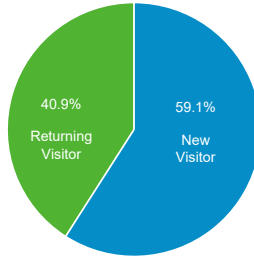

All Users
100.00% Sessions

Total Visits

63,864
% of Total: 100.00% (63,864)

Pageviews

128,398
% of Total: 100.00% (128,398)

Unique Pageviews

102,623
% of Total: 100.00% (102,623)

Unique Visitors

43,572
% of Total: 100.00% (43,572)

Avg. Pages / Visit

2.01
Avg for View: 2.01 (0.00%)

Avg. Visit Duration

00:02:15
Avg for View: 00:02:15 (0.00%)

Avg. Time on Page

00:02:10
Avg for View: 00:02:10 (0.00%)

Bounce Rate

62.67%
Avg for View: 62.67% (0.00%)

New vs. Returned Visitors

■ New Visitor ■ Returning Visitor