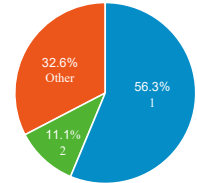

Avg. Visits per Visitor

■ 1 ■ 2 ■ Other

Total Unique Searches by Search T...

Search Term	Total Unique Searches
security plan	8
communications computer malware	5
triconex	4
triton	4
dispatch center	3
hatman	3
IoT	3
Malware	3
report	3
ssp	3