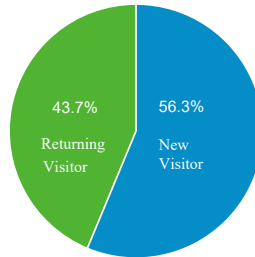

All Users
100.00% Sessions

Total Visits

58,925
% of Total: 100.00% (58,925)

Pageviews

122,346
% of Total: 100.00% (122,346)

Unique Pageviews

97,344
% of Total: 100.00% (97,344)

Unique Visitors

38,027
% of Total: 100.00% (38,027)

Avg. Pages / Visit

2.08
Avg for View: 2.08 (0.00%)

Avg. Visit Duration

00:02:23
Avg for View: 00:02:23 (0.00%)

Avg. Time on Page

00:02:10
Avg for View: 00:02:10 (0.00%)

Bounce Rate

62.83%
Avg for View: 62.83% (0.00%)

New vs. Returned Visitors

■ New Visitor ■ Returning Visitor

Total Pageviews

Page Title	Pageviews	Bounce Rate
ICS-CERT |	13,692	49.23%
ICS-CERT Advisories | ICS-CERT	7,369	51.90%
Training Available Through ICS-CERT | ICS-CERT	6,763	47.56%
Calendar | ICS-CERT	4,201	75.48%
ICS-CERT Alerts | ICS-CERT	3,489	53.36%
Downloading and Installing CSET | ICS-CERT	2,402	47.23%
Assessments | ICS-CERT	2,153	45.22%
Information Products | ICS-CERT	2,127	39.05%
Standards and References | ICS-CERT	1,882	52.93%
Advantech WebAccess | ICS-CERT	1,783	62.64%